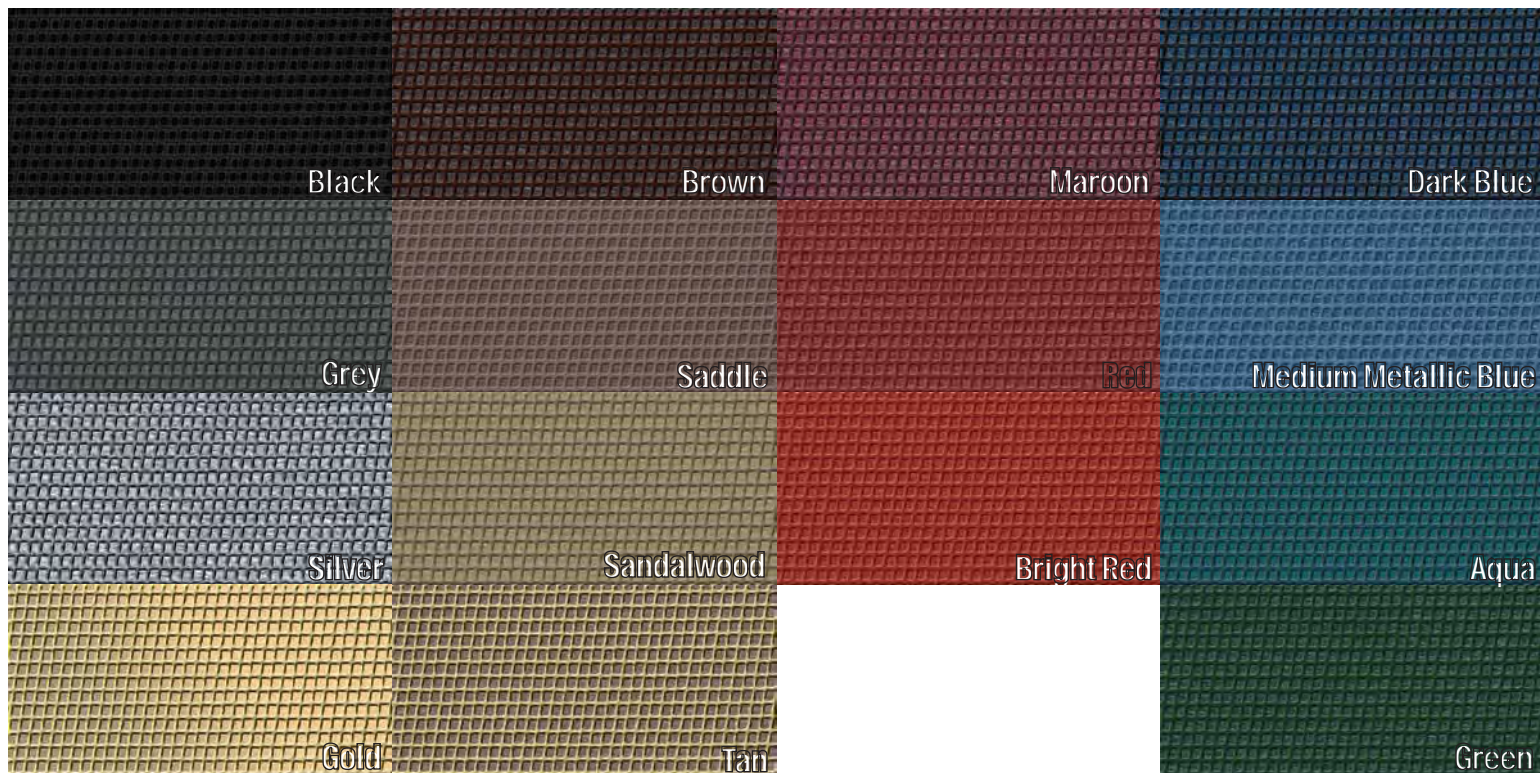

Screen

Cologne Grain

Chrysler Sunvisor Materials

Coachman Grain

Non-Perforated

Perforated

Felt

Carpet

Tier

Carpet

Basket Weave

Impala Leather

Ribbed

General Motors Headliner Materials

Tier

General Motors Headliner Materials

Non-Perforated

Perforated

Basket Weave

Impala Leather

Ribbed

General Motors Sunvisor Materials

Non-Perforated

Perforated