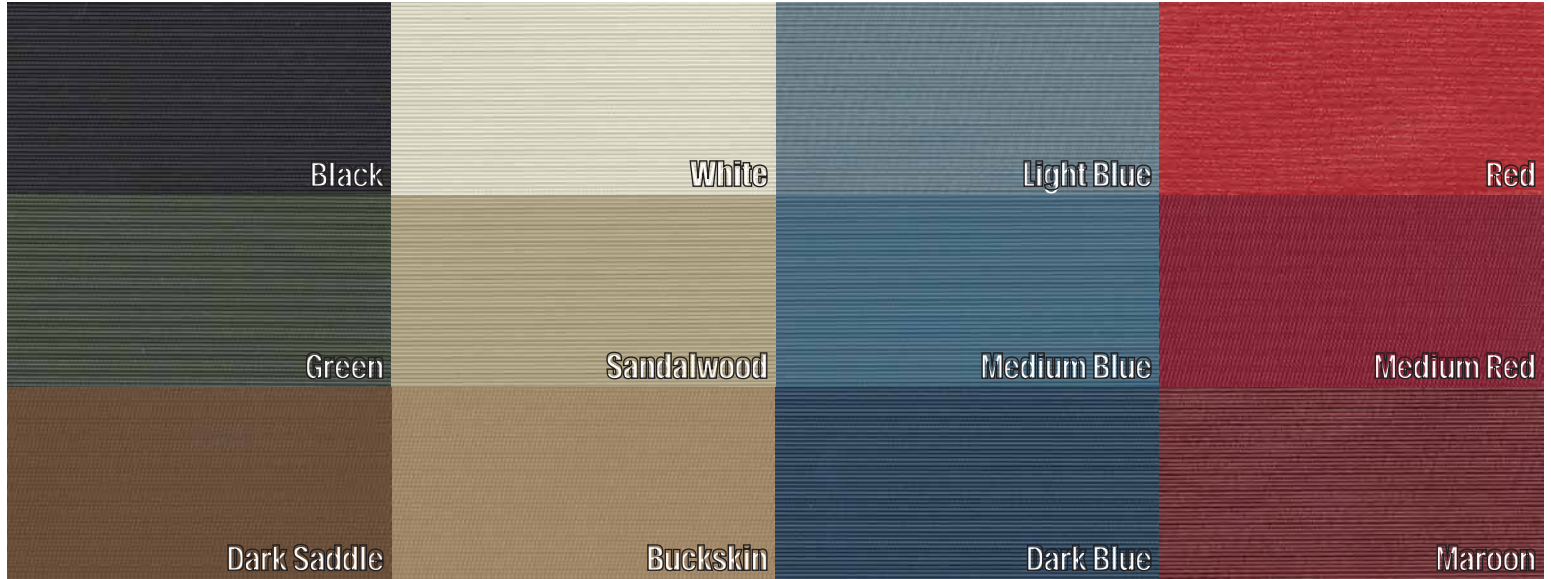

Screen

Cologne Grain

Chrysler Sunvisor Materials

Coachman Grain

Non-Perforated

Perforated

Felt

Carpet

Tier

Carpet

Basket Weave

Impala Leather

Ribbed

General Motors Headliner Materials

Tier

General Motors Headliner Materials

Non-Perforated

Perforated

Basket Weave

Impala Leather

Ribbed

General Motors Sunvisor Materials

Non-Perforated

Perforated