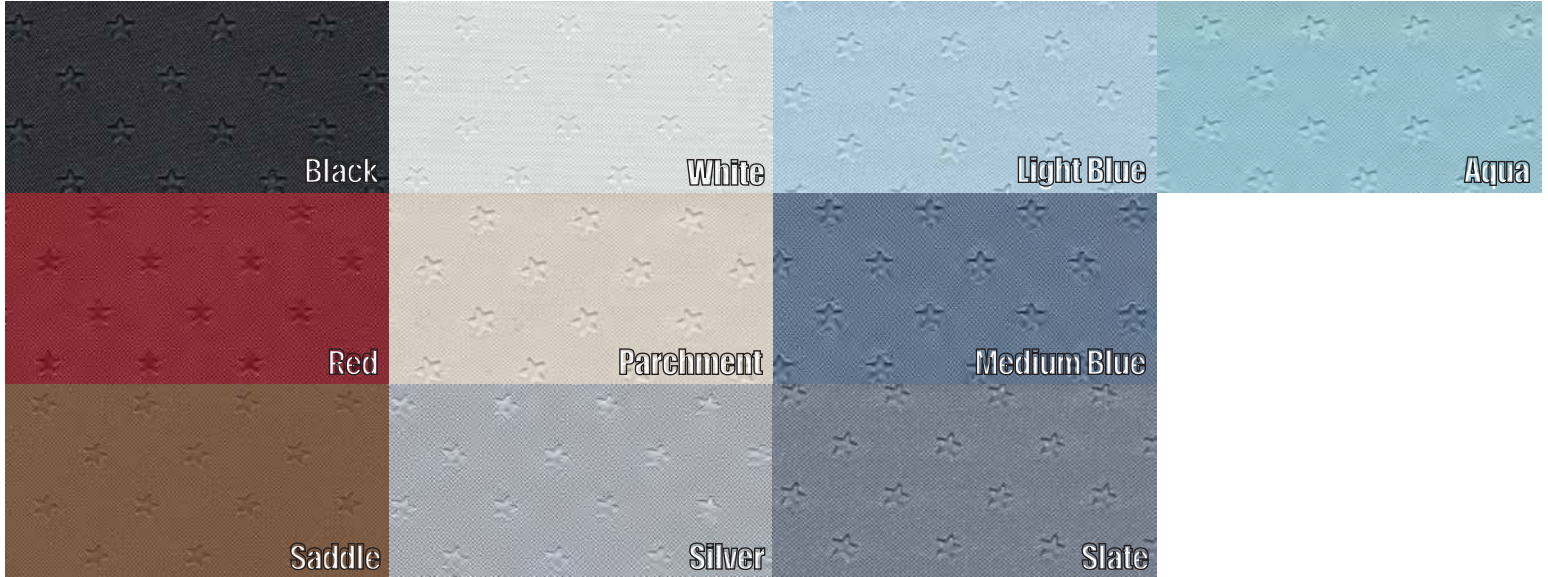

Screen

Cologne Grain

Chrysler Sunvisor Materials

Coachman Grain

Non-Perforated

Perforated

Felt

Carpet

Tier

Carpet

Basket Weave

Impala Leather

Ribbed

General Motors Headliner Materials

Tier

General Motors Headliner Materials