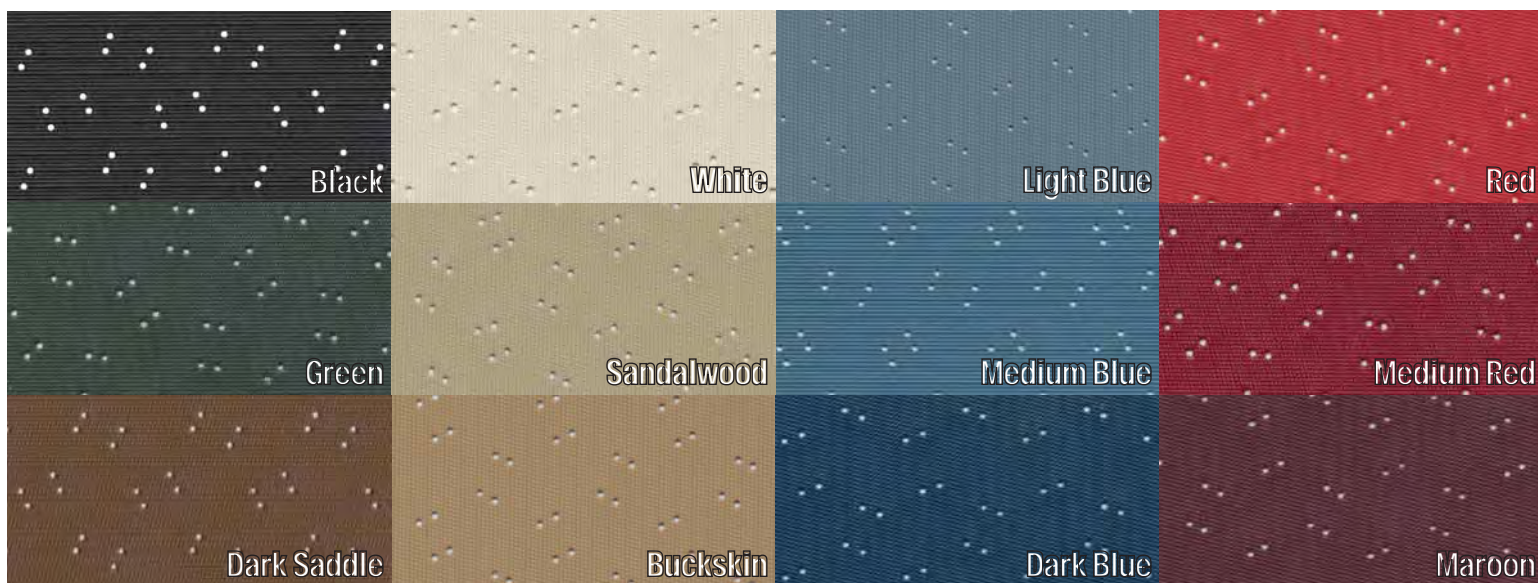

Screen

Cologne Grain

Chrysler Sunvisor Materials

Coachman Grain

Non-Perforated

Perforated

Felt

Carpet