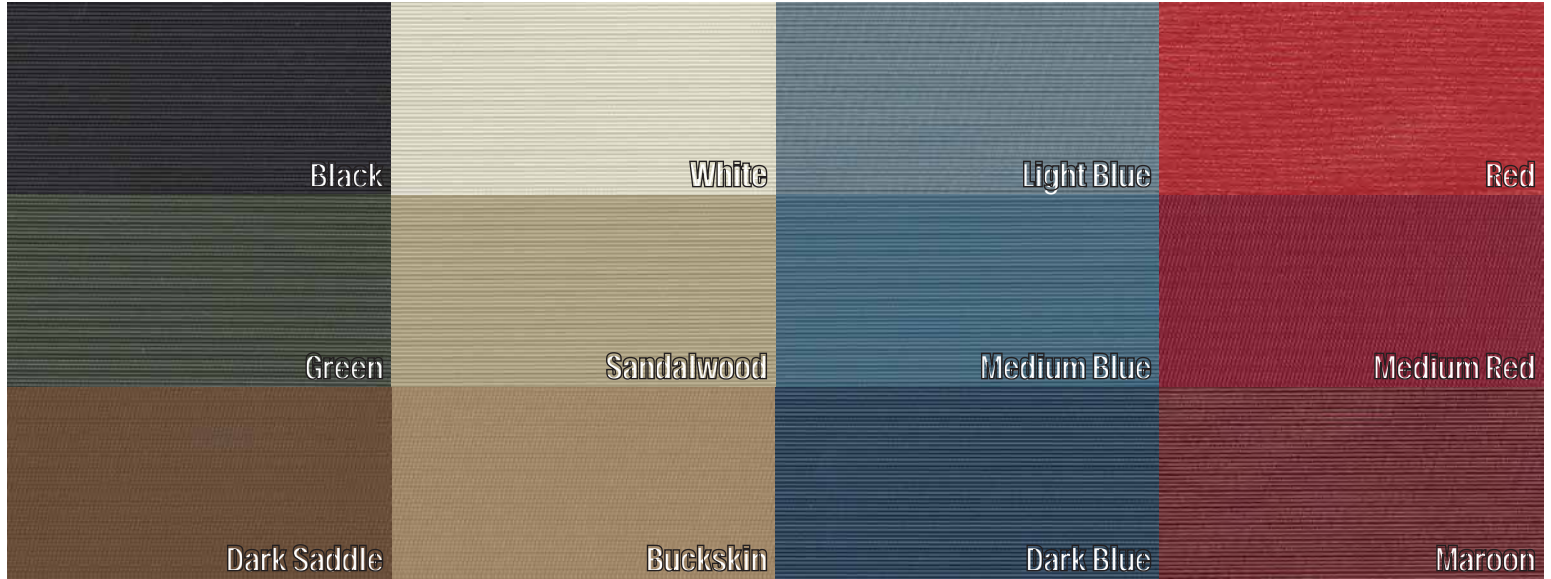

Screen

Cologne Grain

Chrysler Sunvisor Materials

Coachman Grain

Non-Perforated

Perforated

Felt

Carpet

Tier

Carpet

Basket Weave

Impala Leather

Ribbed

General Motors Headliner Materials

Tier

General Motors Headliner Materials

Non-Perforated

Perforated

Basket Weave

Impala Leather

Ribbed

General Motors Sunvisor Materials

Non-Perforated

Perforated

Madrid

Seville

Felt

Carpet

Veneer

Real Aluminum