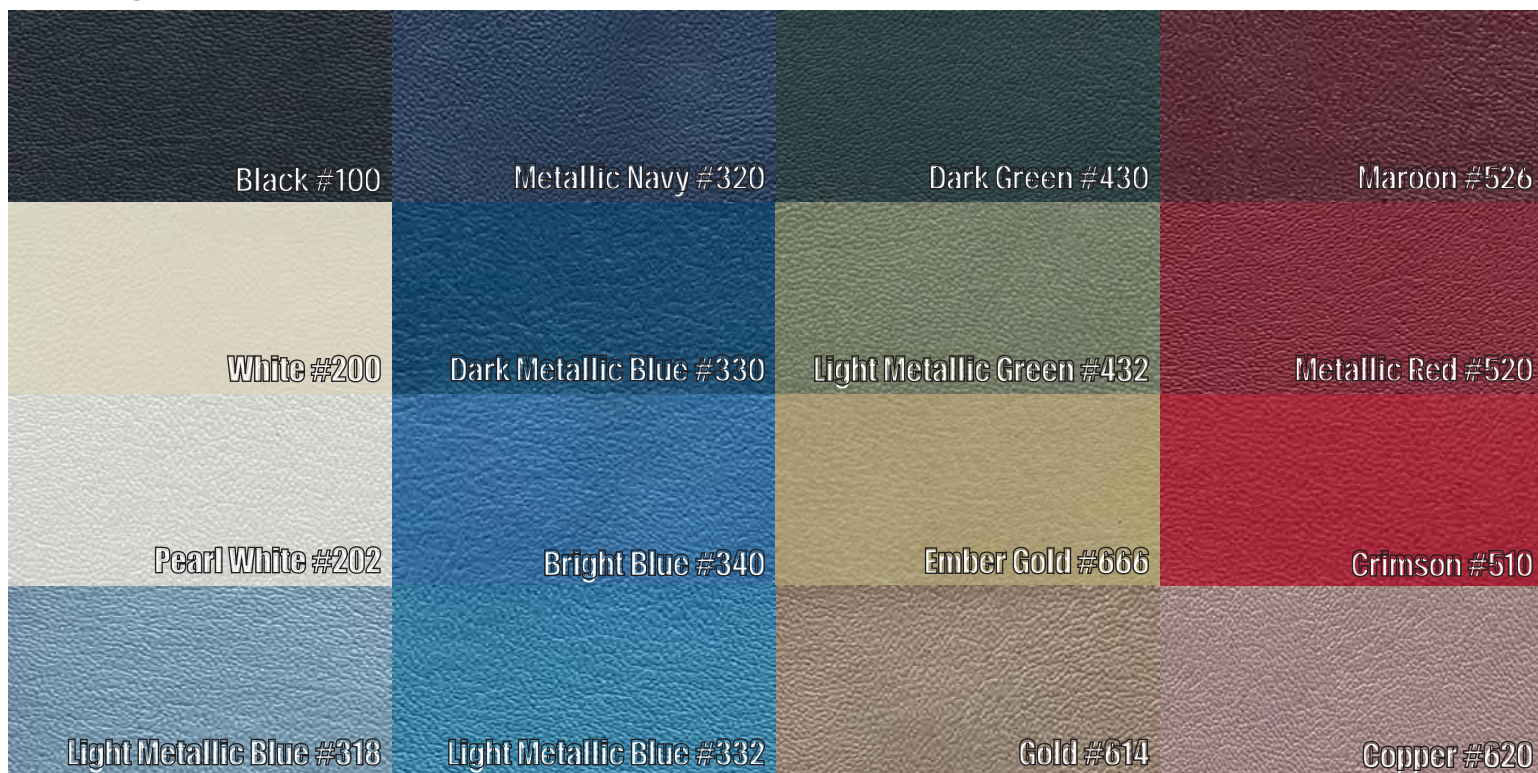

Screen

Cologne Grain

Chrysler Sunvisor Materials

Coachman Grain

Non-Perforated

Perforated

Felt

Carpet