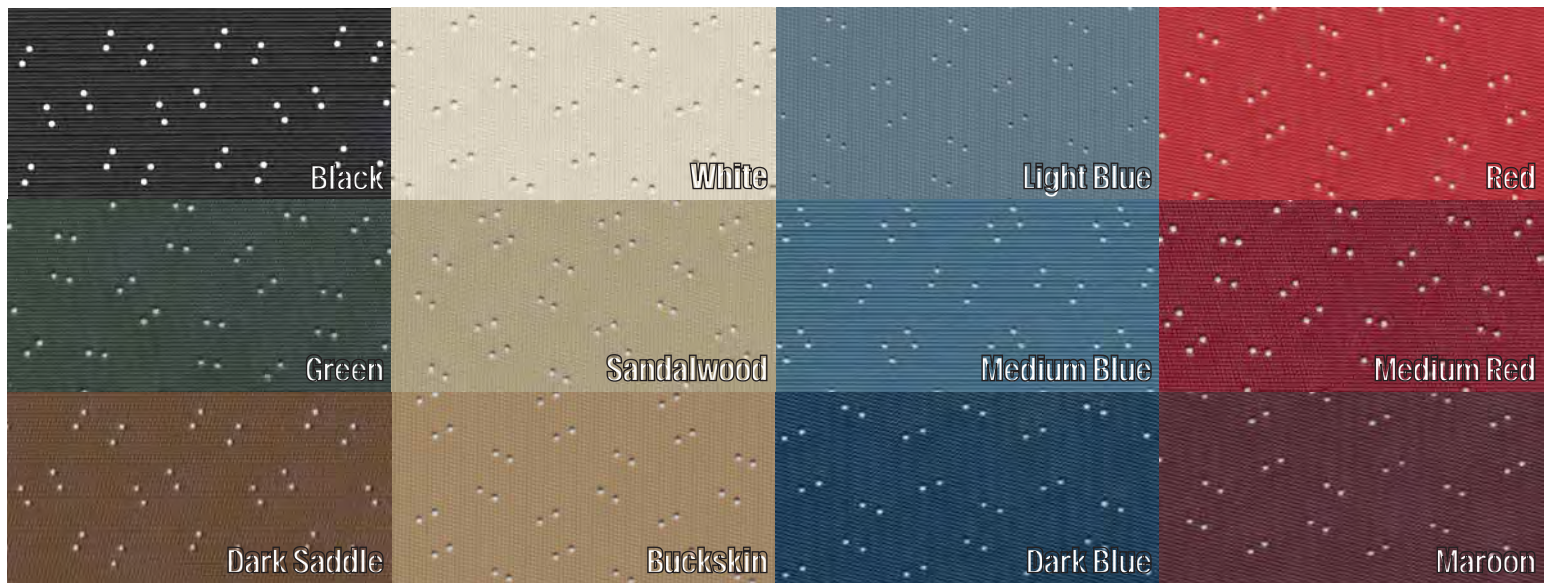

Perforated