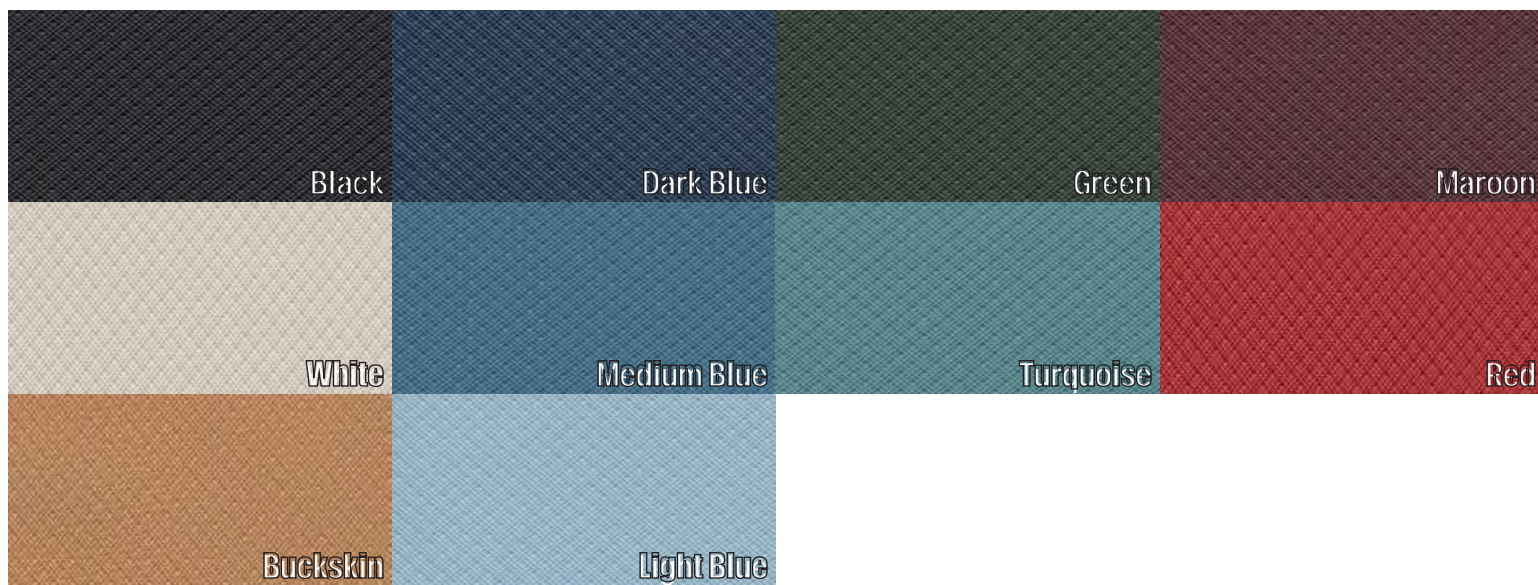

Screen

Cologne Grain

Chrysler Sunvisor Materials

Coachman Grain

Non-Perforated

Perforated

Felt

Carpet

Tier

Carpet

Basket Weave

Impala Leather

Ribbed

General Motors Headliner Materials

Tier

General Motors Headliner Materials

Non-Perforated

Perforated

Basket Weave

Impala Leather

Ribbed

General Motors Sunvisor Materials

Non-Perforated

Perforated

Madrid

Seville

Felt

Carpet

Veneer

Real Aluminum