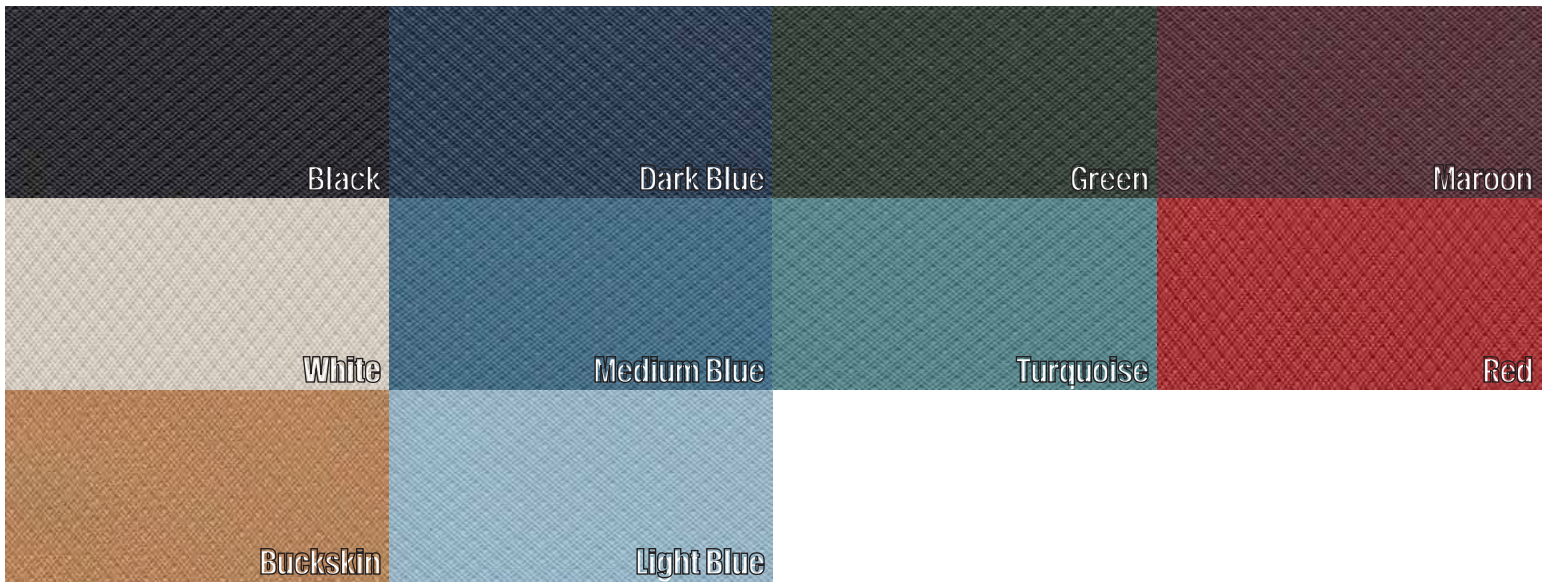

Screen

Cologne Grain

Chrysler Sunvisor Materials

Coachman Grain

Non-Perforated

Perforated

Felt

Carpet

Tier

Carpet

Basket Weave

Impala Leather

Ribbed

General Motors Headliner Materials

Tier

General Motors Headliner Materials

Non-Perforated

Perforated

Basket Weave

Impala Leather

Ribbed

General Motors Sunvisor Materials

Non-Perforated

Perforated