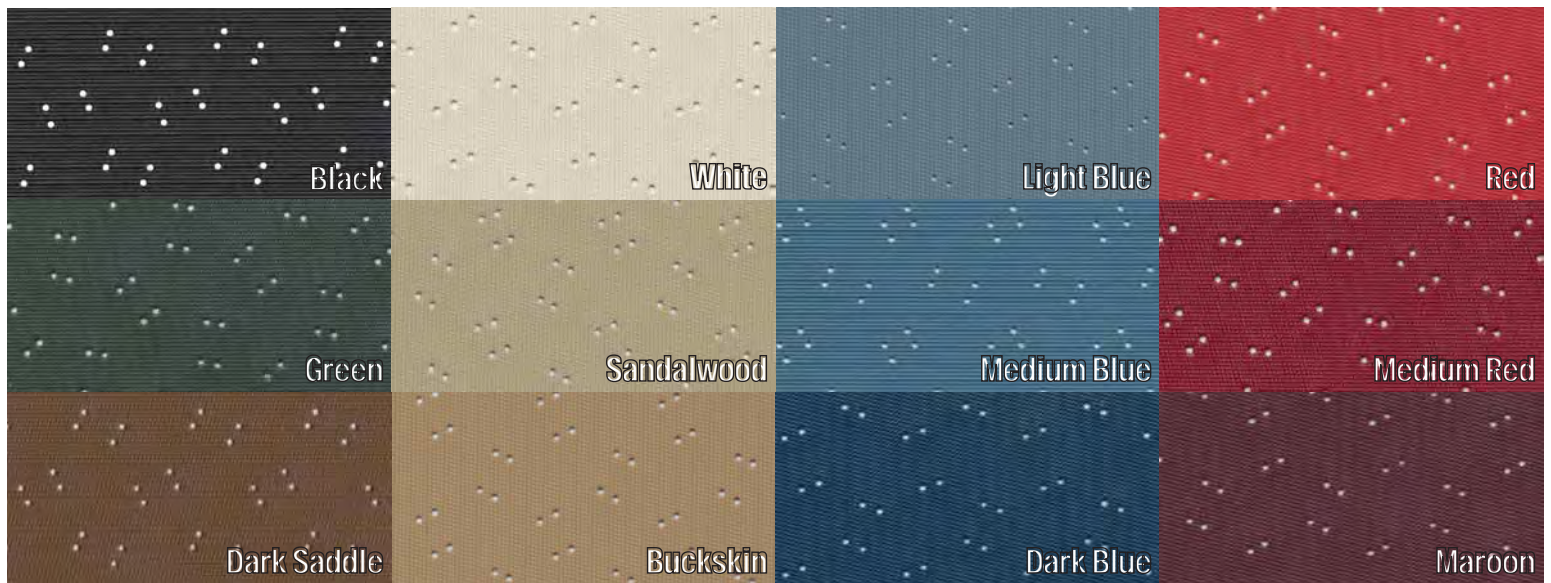

Screen

Cologne Grain

Chrysler Sunvisor Materials

Coachman Grain

Non-Perforated

Perforated

Felt

Carpet

Tier

Carpet

Basket Weave

Impala Leather

Ribbed

General Motors Headliner Materials

Tier

General Motors Headliner Materials

Non-Perforated

Perforated

Basket Weave

Impala Leather

Ribbed

General Motors Sunvisor Materials

Non-Perforated

Perforated