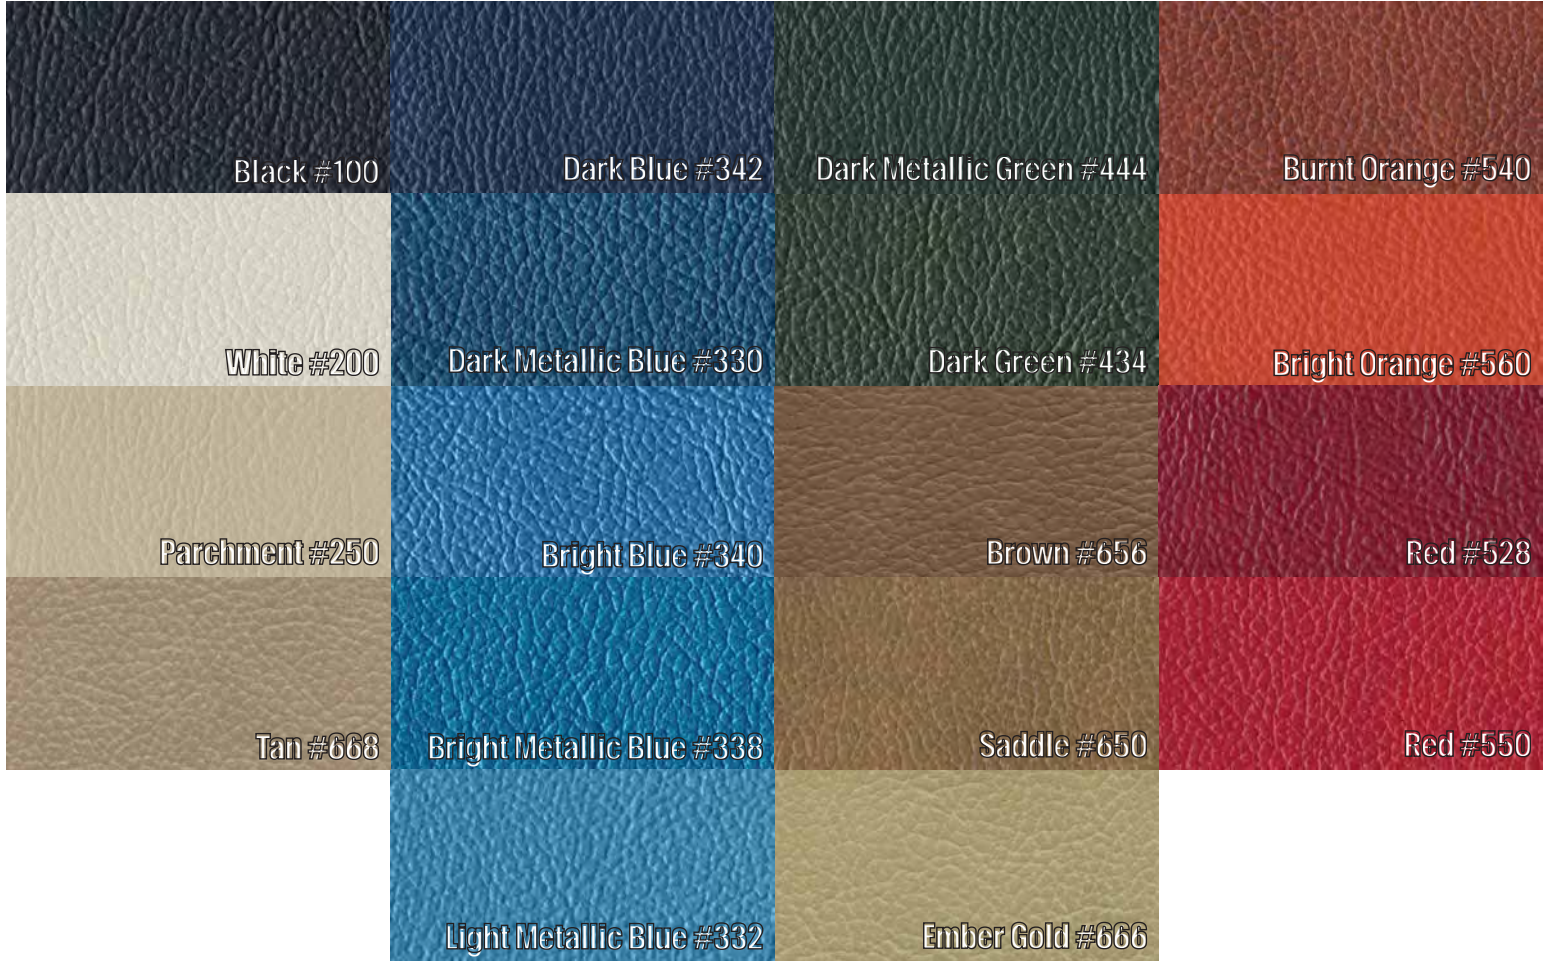

Screen

Cologne Grain

Chrysler Sunvisor Materials

Coachman Grain

Non-Perforated

Perforated

Felt

Carpet

Tier

Carpet

Basket Weave

Impala Leather

Ribbed

General Motors Headliner Materials

Tier

General Motors Headliner Materials