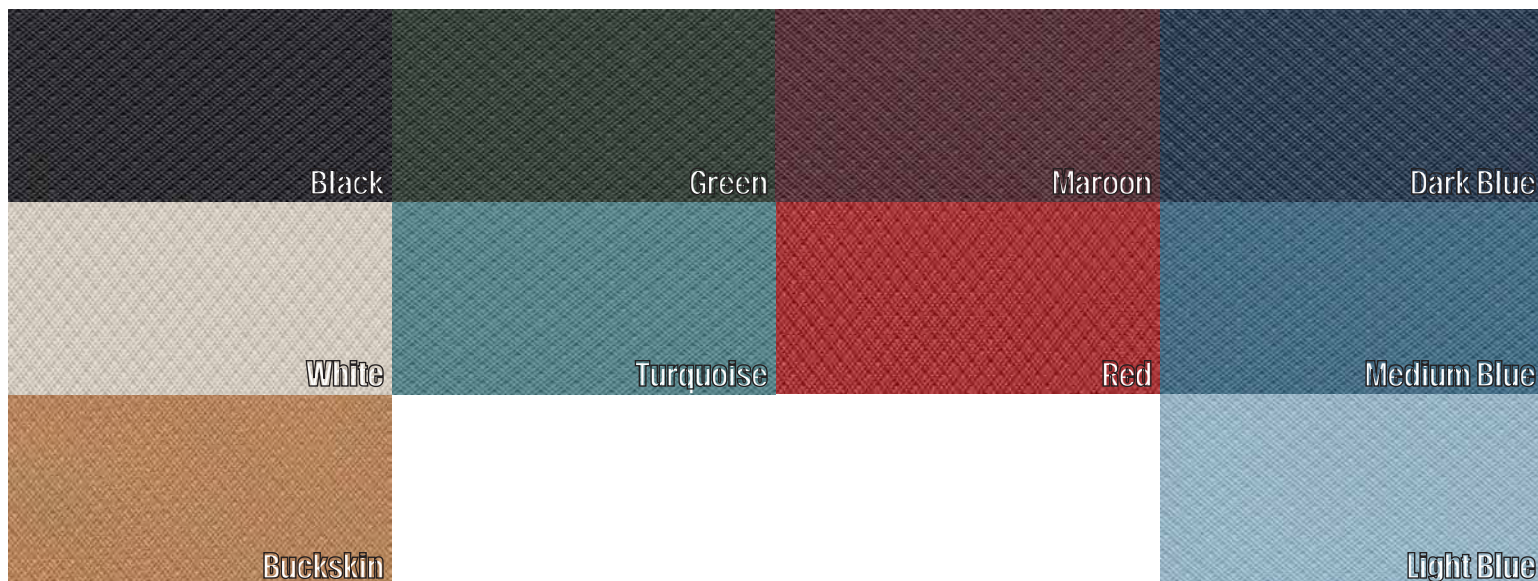

Screen

Cologne Grain

Chrysler Sunvisor Materials

Coachman Grain

Non-Perforated

Perforated

Felt

Carpet

Tier

Carpet

Basket Weave

Impala Leather

Ribbed

General Motors Headliner Materials

Tier

General Motors Headliner Materials