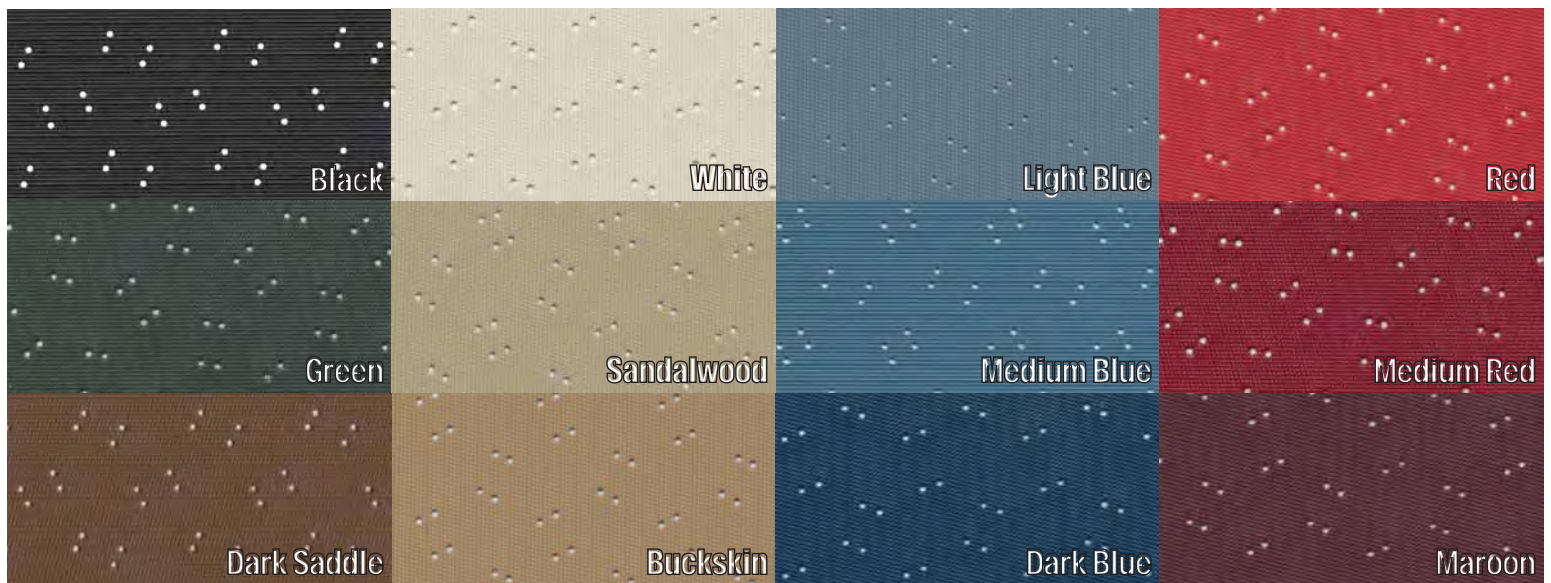

Screen

Cologne Grain

Chrysler Sunvisor Materials

Coachman Grain

Non-Perforated

Perforated

Felt

Carpet

Tier

Carpet

Basket Weave

Impala Leather

Ribbed

General Motors Headliner Materials

Tier

General Motors Headliner Materials