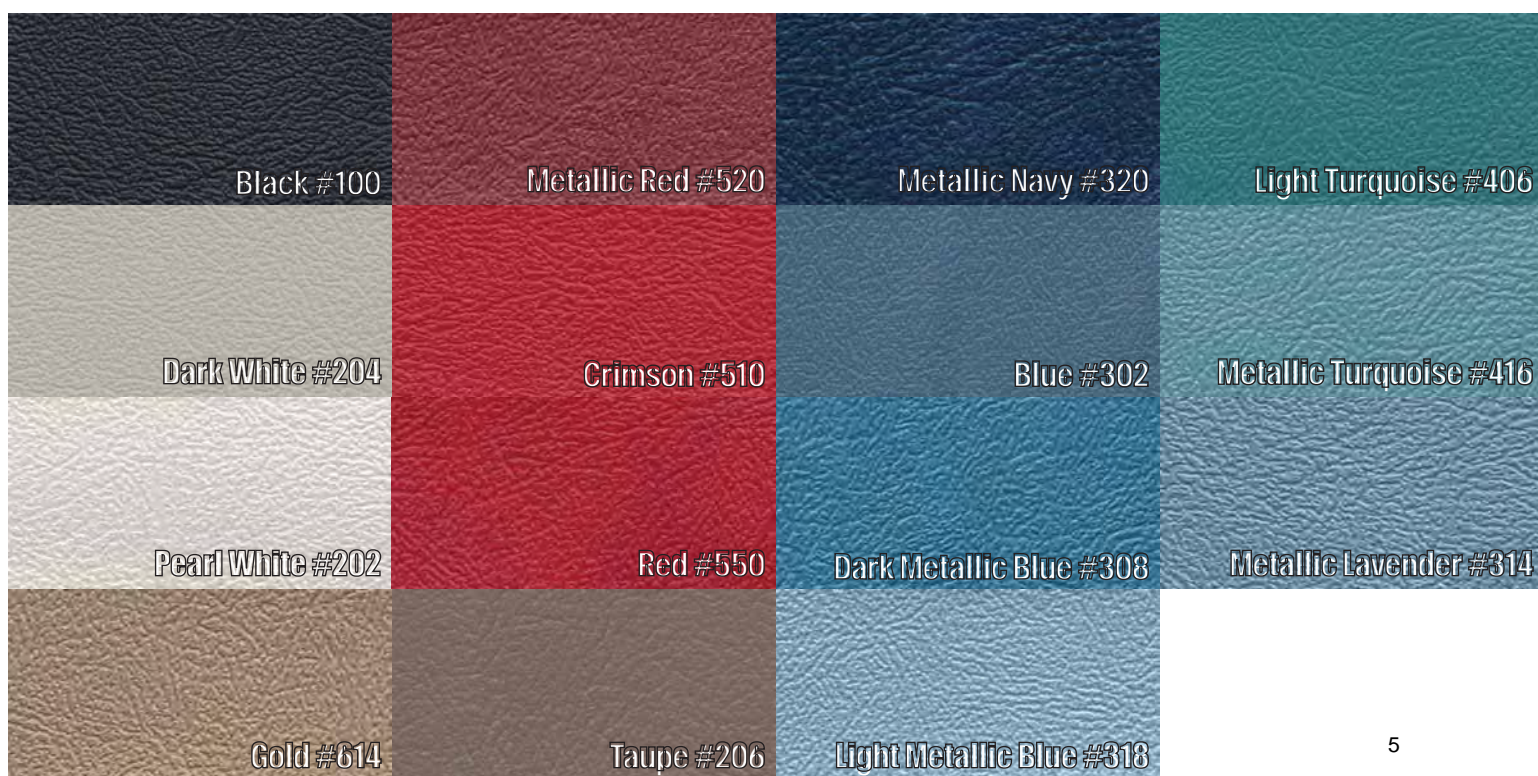

Screen

Cologne Grain

Chrysler Sunvisor Materials

Coachman Grain

Non-Perforated

Perforated

Felt

Carpet