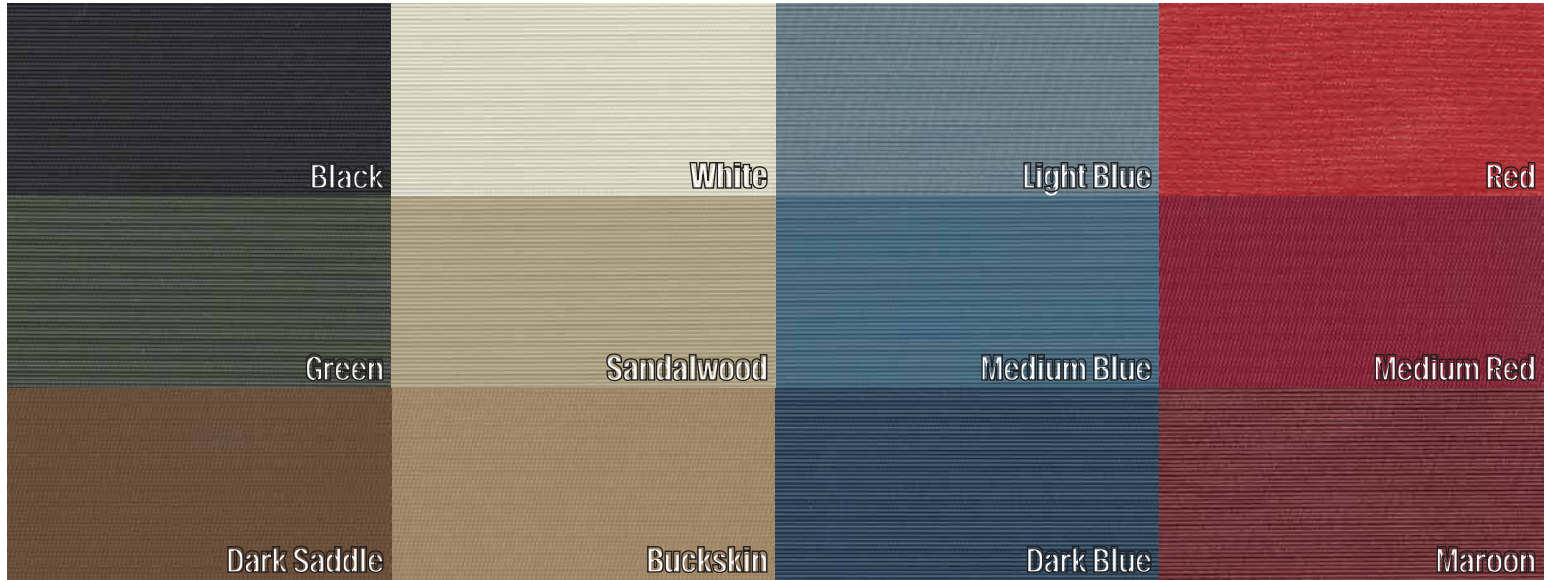

Screen

Cologne Grain

Chrysler Sunvisor Materials

Coachman Grain

Non-Perforated

Perforated

Felt

Carpet

Tier

Carpet

Basket Weave

Impala Leather

Ribbed

General Motors Headliner Materials

Tier

General Motors Headliner Materials