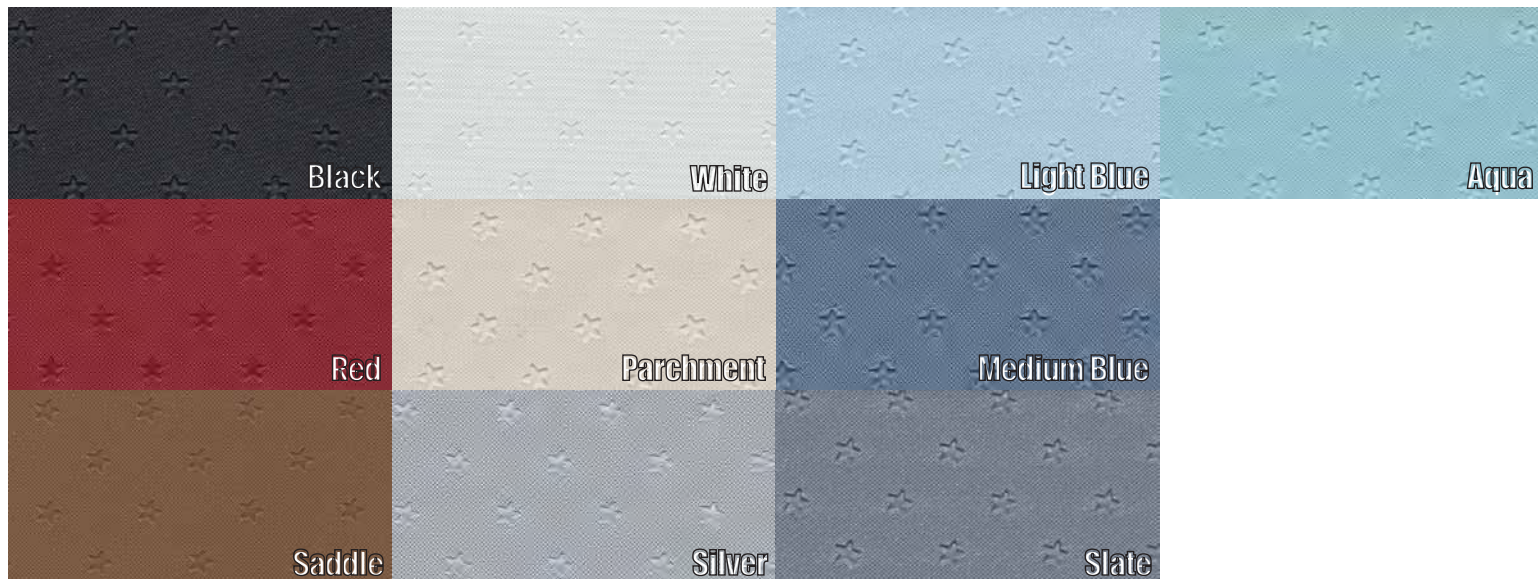

Screen

Cologne Grain

Chrysler Sunvisor Materials

Coachman Grain

Non-Perforated

Perforated

Felt

Carpet

Tier

Carpet

Basket Weave

Impala Leather

Ribbed

General Motors Headliner Materials

Tier

General Motors Headliner Materials

Non-Perforated

Perforated

Basket Weave

Impala Leather

Ribbed

General Motors Sunvisor Materials

Non-Perforated

Perforated